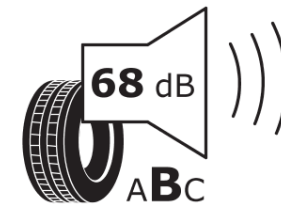

Product Information Sheet

Delegated Regulation (EU) 2020/740

Supplier name or trademark	MICHELIN
Commercial name or trade designation	E PRIMACY
Tyre type identifier	920838
Tyre size designation	165/65R15
Load-capacity index	81
Speed category symbol	T
Fuel efficiency class	A
Wet grip class	B
External rolling noise class	B
External rolling noise value	68 dB
Severe snow tyre	No
Ice tyre	No
Date of start of production	04/20
Date of end of production	
Load version	SL
Additional information	165/65 R15 81T TL E PRIMACY MI

ENERG

MICHELIN

920838

165/65R15 81 T

C1

2020/740