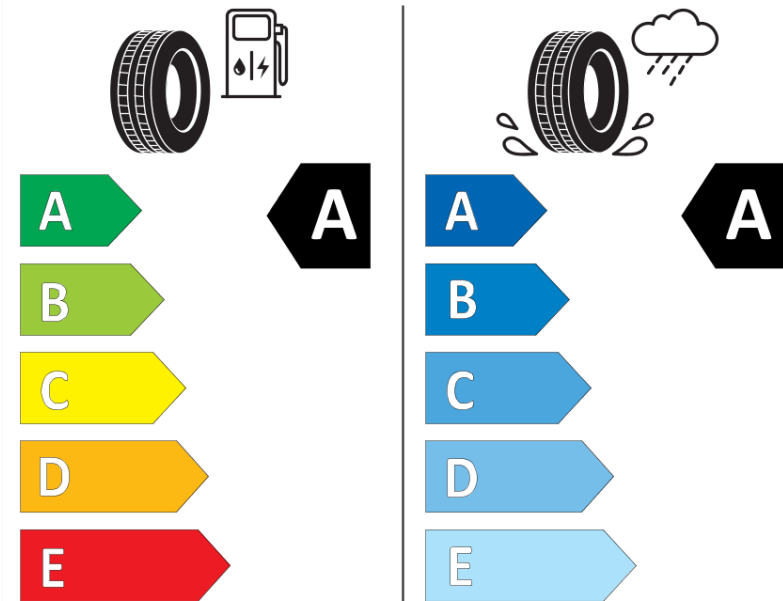

Product Information Sheet

Delegated Regulation (EU) 2020/740

Supplier name or trademark	MICHELIN
Commercial name or trade designation	E PRIMACY S1
Tyre type identifier	920857
Tyre size designation	205/55R16
Load-capacity index	94
Speed category symbol	V
Fuel efficiency class	A
Wet grip class	A
External rolling noise class	B
External rolling noise value	70 dB
Severe snow tyre	No
Ice tyre	No
Date of start of production	16/20
Date of end of production	
Load version	XL
Additional information	205/55 R16 94V XL TL E PRIMACY S1 MI

ENERG

MICHELIN

920857

205/55R16 94 V

C1

2020/740