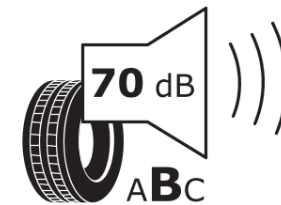

Product Information Sheet

Delegated Regulation (EU) 2020/740

Supplier name or trademark	MICHELIN
Commercial name or trade designation	PRIMACY 4+
Tyre type identifier	920863
Tyre size designation	245/45R17
Load-capacity index	99
Speed category symbol	W
Fuel efficiency class	C
Wet grip class	A
External rolling noise class	B
External rolling noise value	70 dB
Severe snow tyre	No
Ice tyre	No
Date of start of production	35/20
Date of end of production	
Load version	XL
Additional information	245/45 R17 99W XL TL PRIMACY 4+ MI

ENERG

MICHELIN

920863

245/45R17 99 W XL

C1

2020/740