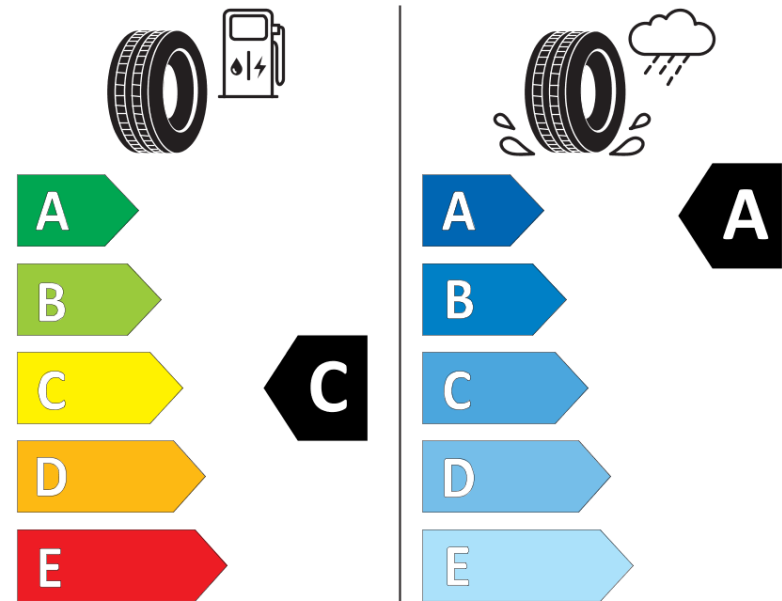

Product Information Sheet

Delegated Regulation (EU) 2020/740

Supplier name or trademark	MICHELIN
Commercial name or trade designation	PRIMACY 4+
Tyre type identifier	920863
Tyre size designation	245/45R17
Load-capacity index	99
Speed category symbol	W
Fuel efficiency class	C
Wet grip class	A
External rolling noise class	B
External rolling noise value	70 dB
Severe snow tyre	No
Ice tyre	No
Date of start of production	35/20
Date of end of production	
Load version	XL
Additional information	245/45 R17 99W XL TL PRIMACY 4+ MI

ENERG

MICHELIN

920863

245/45R17 99 W XL

C1

2020/740