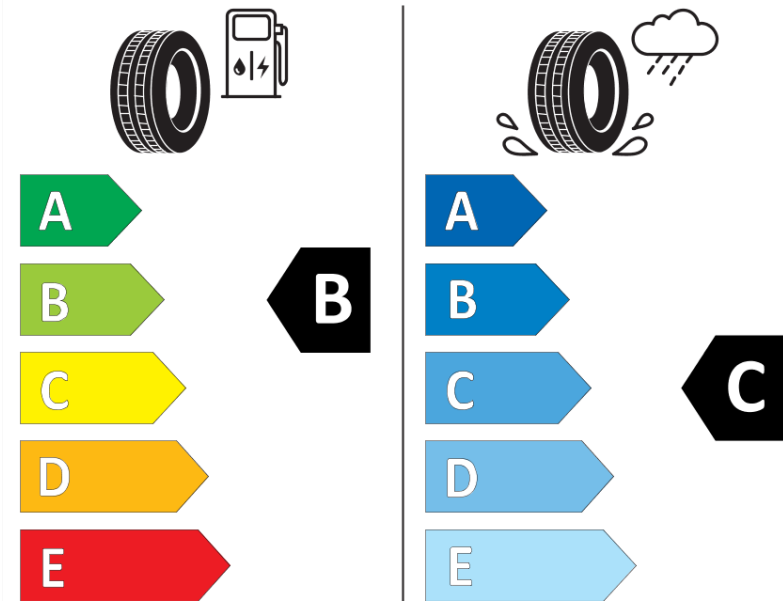

Product Information Sheet

Delegated Regulation (EU) 2020/740

| | |
|--------------------------------------|--|
| Supplier name or trademark | MICHELIN |
| Commercial name or trade designation | PILOT ALPIN 5 SUV AO |
| Tyre type identifier | 920905 |
| Tyre size designation | 235/55R19 |
| Load-capacity index | 105 |
| Speed category symbol | H |
| Fuel efficiency class | B |
| Wet grip class | C |
| External rolling noise class | B |
| External rolling noise value | 70 dB |
| Severe snow tyre | Yes |
| Ice tyre | No |
| Date of start of production | 22/22 |
| Date of end of production | |
| Load version | XL |
| Additional information | 235/55 R19 105H XL TL PILOT ALPIN 5 SUV AO MI |

ENERG

MICHELIN

920905

235/55R19 105 H XL

C1

2020/740