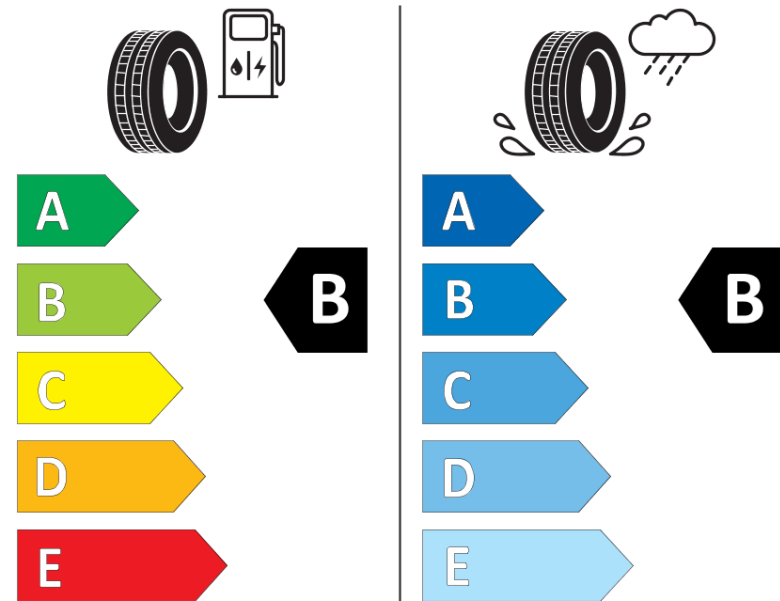

Product Information Sheet

Delegated Regulation (EU) 2020/740

Supplier name or trademark	MICHELIN
Commercial name or trade designation	E PRIMACY S1
Tyre type identifier	921080
Tyre size designation	235/45R21
Load-capacity index	97
Speed category symbol	W
Fuel efficiency class	B
Wet grip class	B
External rolling noise class	B
External rolling noise value	69 dB
Severe snow tyre	No
Ice tyre	No
Date of start of production	48/21
Date of end of production	
Load version	SL
Additional information	235/45 R21 97W TL E PRIMACY S1 MI

ENERG

MICHELIN

921080

235/45R21 97 W

C1

2020/740