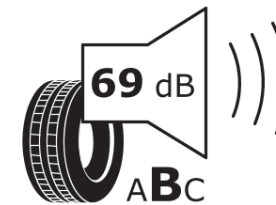

Product Information Sheet

Delegated Regulation (EU) 2020/740

Supplier name or trademark	MICHELIN
Commercial name or trade designation	E PRIMACY S1
Tyre type identifier	921080
Tyre size designation	235/45R21
Load-capacity index	97
Speed category symbol	W
Fuel efficiency class	B
Wet grip class	B
External rolling noise class	B
External rolling noise value	69 dB
Severe snow tyre	No
Ice tyre	No
Date of start of production	48/21
Date of end of production	
Load version	SL
Additional information	235/45 R21 97W TL E PRIMACY S1 MI

ENERG

MICHELIN

921080

235/45R21 97 W

C1

2020/740