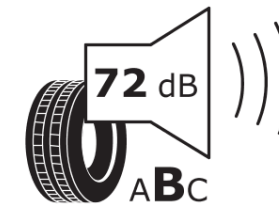

Product Information Sheet

Delegated Regulation (EU) 2020/740

Supplier name or trademark	MICHELIN
Commercial name or trade designation	PILOT SPORT 4 SUV FRV
Tyre type identifier	921098
Tyre size designation	235/55R20
Load-capacity index	105
Speed category symbol	W
Fuel efficiency class	A
Wet grip class	B
External rolling noise class	B
External rolling noise value	72 dB
Severe snow tyre	No
Ice tyre	No
Date of start of production	48/21
Date of end of production	
Load version	XL
Additional information	235/55 R20 105W XL TL PILOT SPORT 4 SUV FRV MI

ENERG

MICHELIN

921098

235/55R20 105 W XL

C1

2020/740