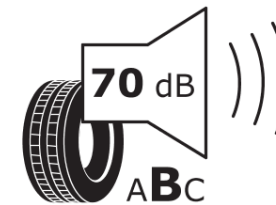

## Product Information Sheet

Delegated Regulation (EU) 2020/740

Supplier name or trademark	<b>MICHELIN</b>
Commercial name or trade designation	<b>PRIMACY 5</b>
Tyre type identifier	<b>921284</b>
Tyre size designation	<b>225/50R18</b>
Load-capacity index	<b>95</b>
Speed category symbol	<b>V</b>
Fuel efficiency class	<b>B</b>
Wet grip class	<b>A</b>
External rolling noise class	<b>B</b>
External rolling noise value	<b>70 dB</b>
Severe snow tyre	<b>No</b>
Ice tyre	<b>No</b>
Date of start of production	<b>35/23</b>
Date of end of production	
Load version	<b>SL</b>
Additional information	<b>225/50 R18 95V PRIMACY 5 MI</b>

# ENERG

**MICHELIN**

921284

225/50R18 95 V

C1

2020/740