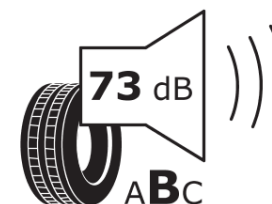

Product Information Sheet

Delegated Regulation (EU) 2020/740

Supplier name or trademark	ORIUM
Commercial name or trade designation	ROAD-TERRAIN
Tyre type identifier	921316
Tyre size designation	265/75R16
Load-capacity index	116
Speed category symbol	S
Fuel efficiency class	D
Wet grip class	D
External rolling noise class	B
External rolling noise value	73 dB
Severe snow tyre	No
Ice tyre	No
Date of start of production	36/18
Date of end of production	
Load version	XL
Additional information	265/75 R16 116S XL TL ROAD-TERRAIN OI

ENERG

ORIUM

921316

265/75R16 116 S

C1

2020/740