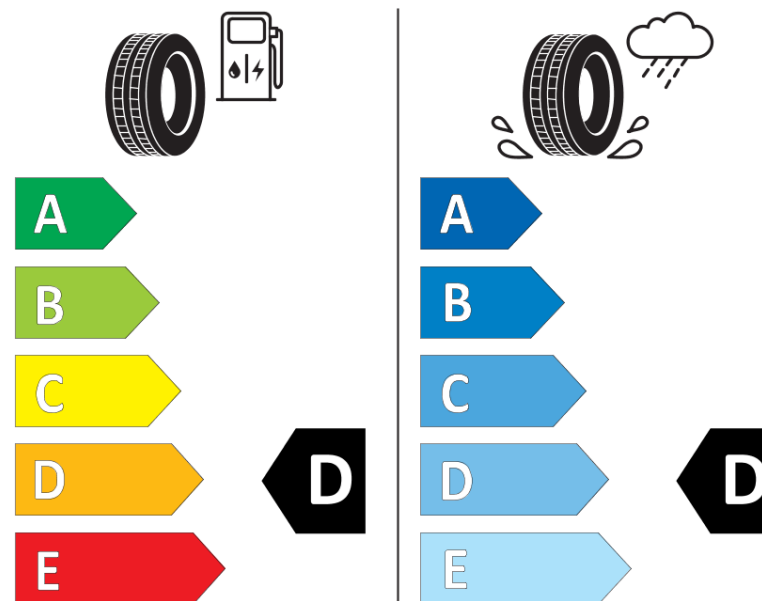

Product Information Sheet

Delegated Regulation (EU) 2020/740

Supplier name or trademark	ORIUM
Commercial name or trade designation	ROAD-TERRAIN
Tyre type identifier	921316
Tyre size designation	265/75R16
Load-capacity index	116
Speed category symbol	S
Fuel efficiency class	D
Wet grip class	D
External rolling noise class	B
External rolling noise value	73 dB
Severe snow tyre	No
Ice tyre	No
Date of start of production	36/18
Date of end of production	
Load version	XL
Additional information	265/75 R16 116S XL TL ROAD-TERRAIN OI

ENERG

ORIUM

921316

265/75R16 116 S

C1

2020/740