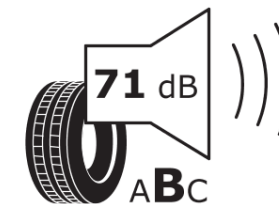

## Product Information Sheet

Delegated Regulation (EU) 2020/740

Supplier name or trademark	<b>MICHELIN</b>
Commercial name or trade designation	<b>PILOT SPORT 4 S K2</b>
Tyre type identifier	<b>922041</b>
Tyre size designation	<b>245/35ZR20</b>
Load-capacity index	<b>95</b>
Speed category symbol	<b>(Y)</b>
Fuel efficiency class	<b>C</b>
Wet grip class	<b>B</b>
External rolling noise class	<b>B</b>
External rolling noise value	<b>71 dB</b>
Severe snow tyre	<b>No</b>
Ice tyre	<b>No</b>
Date of start of production	<b>15/16</b>
Date of end of production	
Load version	<b>XL</b>
Additional information	<b>245/35 ZR20 (95Y) XL TL PILOT SPORT 4 S K2 MI</b>

# ENERG

**MICHELIN**

922041

245/35ZR20 (95Y) XL

C1

2020/740