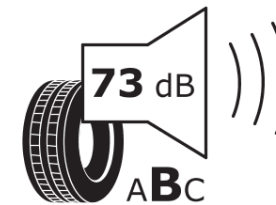

ENERG

MICHELIN

922604

265/35ZR20 (99Y) XL

C1