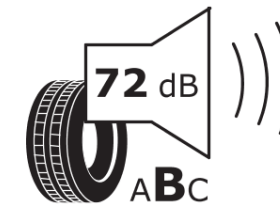

Product Information Sheet

Delegated Regulation (EU) 2020/740

Supplier name or trademark	TAURUS
Commercial name or trade designation	WINTER
Tyre type identifier	923267
Tyre size designation	215/45R17
Load-capacity index	91
Speed category symbol	V
Fuel efficiency class	D
Wet grip class	C
External rolling noise class	B
External rolling noise value	72 dB
Severe snow tyre	Yes
Ice tyre	No
Date of start of production	42/16
Date of end of production	
Load version	XL
Additional information	215/45 R17 91V XL TL WINTER TA

ENERG

TAURUS

923267

215/45R17 91 V

C1

2020/740