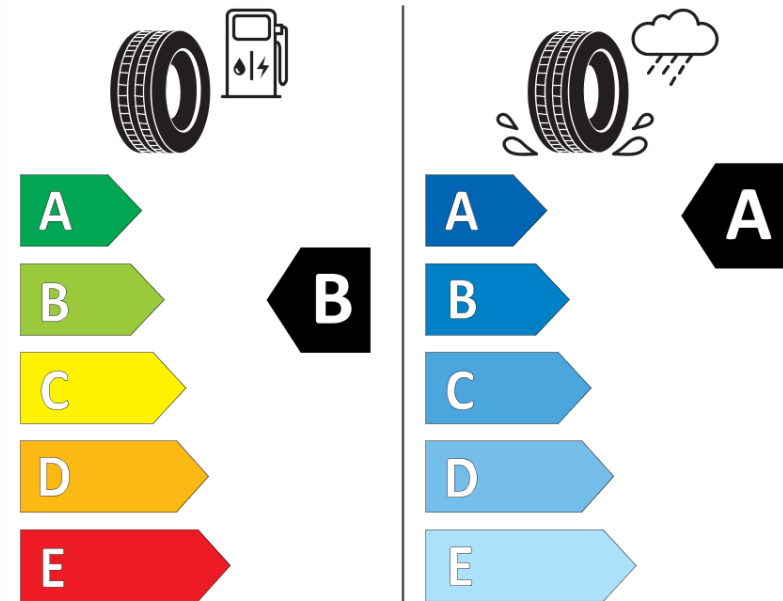

Product Information Sheet

Delegated Regulation (EU) 2020/740

Supplier name or trademark	MICHELIN
Commercial name or trade designation	PRIMACY 4+
Tyre type identifier	923382
Tyre size designation	225/50R17
Load-capacity index	98
Speed category symbol	Y
Fuel efficiency class	B
Wet grip class	A
External rolling noise class	B
External rolling noise value	70 dB
Severe snow tyre	No
Ice tyre	No
Date of start of production	19/20
Date of end of production	
Load version	XL
Additional information	225/50 R17 98Y XL TL PRIMACY 4+ MI

ENERG

MICHELIN

923382

225/50R17 98 Y XL

C1

2020/740