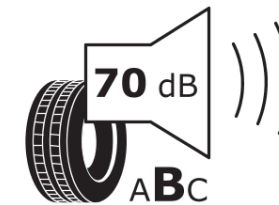

Product Information Sheet

Delegated Regulation (EU) 2020/740

Supplier name or trademark	MICHELIN
Commercial name or trade designation	PRIMACY 4+
Tyre type identifier	923382
Tyre size designation	225/50R17
Load-capacity index	98
Speed category symbol	Y
Fuel efficiency class	B
Wet grip class	A
External rolling noise class	B
External rolling noise value	70 dB
Severe snow tyre	No
Ice tyre	No
Date of start of production	19/20
Date of end of production	
Load version	XL
Additional information	225/50 R17 98Y XL TL PRIMACY 4+ MI

ENERG

MICHELIN

923382

225/50R17 98 Y XL

C1

2020/740