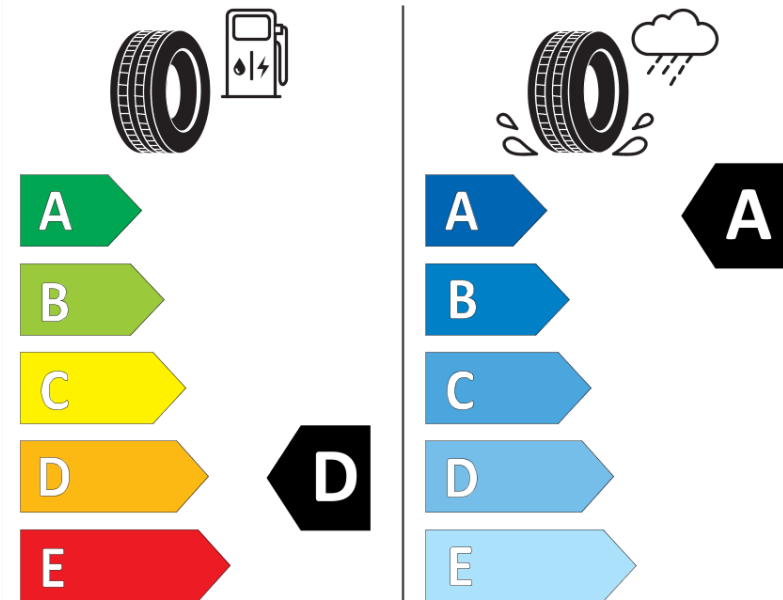

Product Information Sheet

Delegated Regulation (EU) 2020/740

Supplier name or trademark	MICHELIN
Commercial name or trade designation	PILOT SPORT 4
Tyre type identifier	923471
Tyre size designation	255/45ZR17
Load-capacity index	98
Speed category symbol	(Y)
Fuel efficiency class	D
Wet grip class	A
External rolling noise class	B
External rolling noise value	70 dB
Severe snow tyre	No
Ice tyre	No
Date of start of production	12/18
Date of end of production	
Load version	SL
Additional information	255/45 ZR17 (98Y) TL PILOT SPORT 4 MI

ENERG

MICHELIN

923471

255/45ZR17 (98Y)

C1