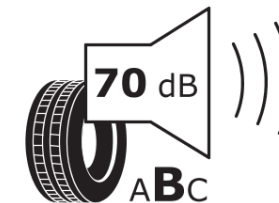

ENERG

MICHELIN

923770

235/60R19 107 V XL

C1