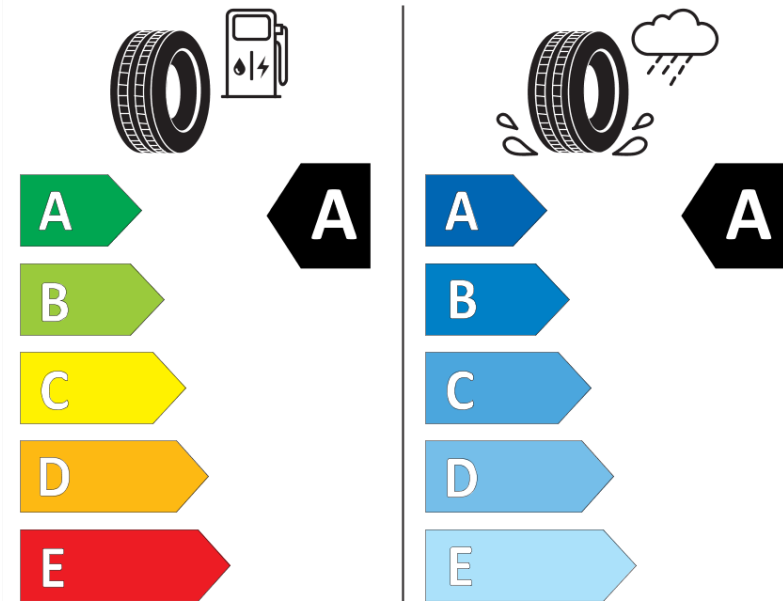

Product Information Sheet

Delegated Regulation (EU) 2020/740

Supplier name or trademark	MICHELIN
Commercial name or trade designation	E PRIMACY S1
Tyre type identifier	923770
Tyre size designation	235/60R19
Load-capacity index	107
Speed category symbol	V
Fuel efficiency class	A
Wet grip class	A
External rolling noise class	B
External rolling noise value	70 dB
Severe snow tyre	No
Ice tyre	No
Date of start of production	06/21
Date of end of production	
Load version	XL
Additional information	235/60 R19 107V XL TL E PRIMACY S1 MI

ENERG

MICHELIN

923770

235/60R19 107 V XL

C1

2020/740