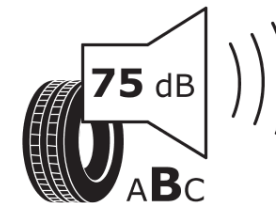

## Product Information Sheet

Delegated Regulation (EU) 2020/740

Supplier name or trademark	<b>MICHELIN</b>
Commercial name or trade designation	<b>PILOT SPORT S 5</b>
Tyre type identifier	<b>923964</b>
Tyre size designation	<b>315/35R21</b>
Load-capacity index	<b>111</b>
Speed category symbol	<b>(Y)</b>
Fuel efficiency class	<b>C</b>
Wet grip class	<b>B</b>
External rolling noise class	<b>B</b>
External rolling noise value	<b>75 dB</b>
Severe snow tyre	<b>No</b>
Ice tyre	<b>No</b>
Date of start of production	<b>48/23</b>
Date of end of production	
Load version	<b>XL</b>
Additional information	<b>315/35 ZR21 (111Y) XL TL PILOT SPORT S 5 K1 MI</b>

# ENERG

**MICHELIN**

923964

315/35R21 (111Y) XL

C1

2020/740