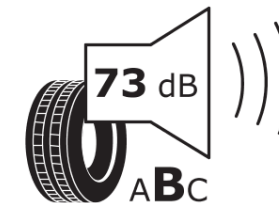

ENERG

MICHELIN

924216

325/30ZR21 (108Y) XL

C1