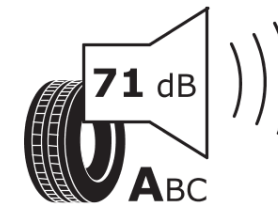

ENERG

MICHELIN

926479

305/30R21 104 V

C1