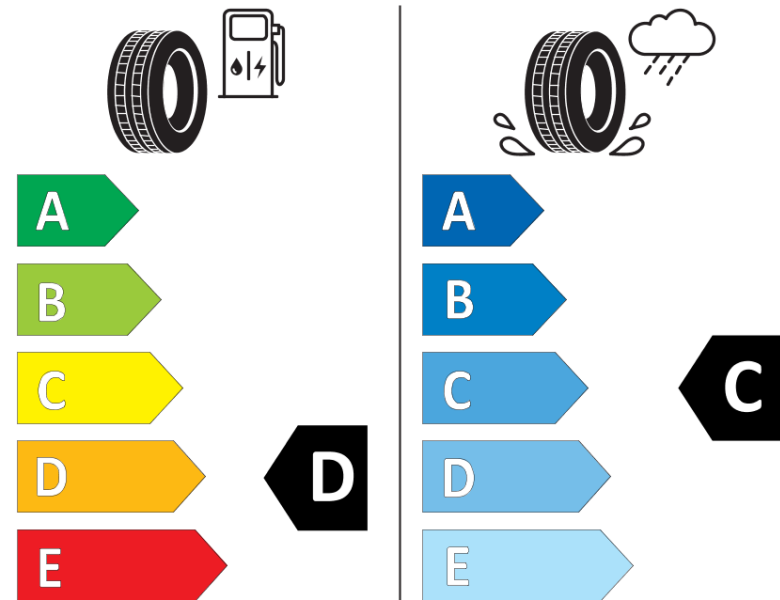

Product Information Sheet

Delegated Regulation (EU) 2020/740

Supplier name or trademark	MICHELIN
Commercial name or trade designation	PILOT ALPIN PA4 *
Tyre type identifier	928695
Tyre size designation	255/35R18
Load-capacity index	94
Speed category symbol	V
Fuel efficiency class	D
Wet grip class	C
External rolling noise class	B
External rolling noise value	71 dB
Severe snow tyre	Yes
Ice tyre	No
Date of start of production	37/15
Date of end of production	
Load version	XL
Additional information	255/35 R18 94V EXTRA LOAD TL PILOT ALPIN PA4 * GRNX MI

ENERG

MICHELIN

928695

255/35R18 94 V

C1