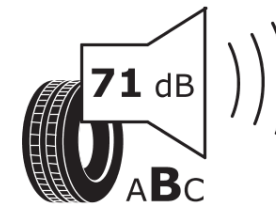

Product Information Sheet

Delegated Regulation (EU) 2020/740

Supplier name or trademark	MICHELIN
Commercial name or trade designation	PILOT ALPIN PA4 *
Tyre type identifier	928695
Tyre size designation	255/35R18
Load-capacity index	94
Speed category symbol	V
Fuel efficiency class	D
Wet grip class	C
External rolling noise class	B
External rolling noise value	71 dB
Severe snow tyre	Yes
Ice tyre	No
Date of start of production	37/15
Date of end of production	
Load version	XL
Additional information	255/35 R18 94V EXTRA LOAD TL PILOT ALPIN PA4 * GRNX MI

ENERG

MICHELIN

928695

255/35R18 94 V

C1

2020/740