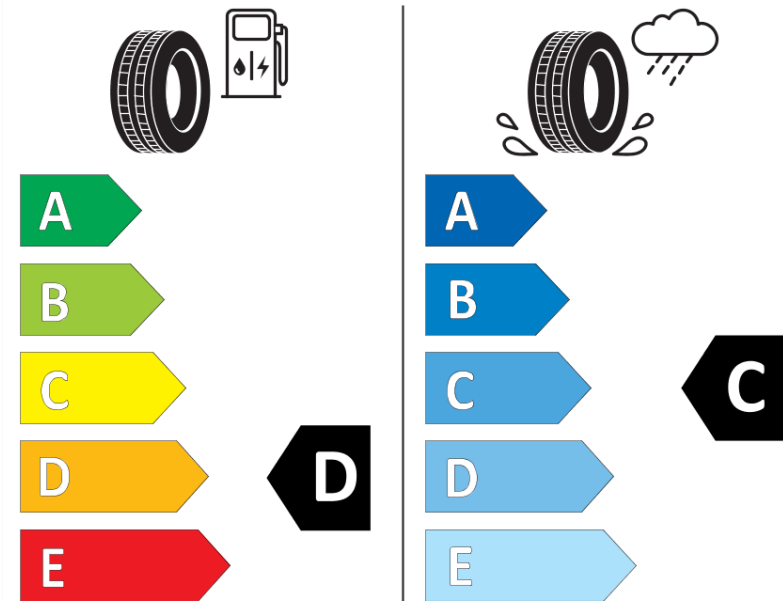

Product Information Sheet

Delegated Regulation (EU) 2020/740

Supplier name or trademark	MICHELIN
Commercial name or trade designation	LATITUDE CROSS DT
Tyre type identifier	930980
Tyre size designation	205/80R16
Load-capacity index	104
Speed category symbol	T
Fuel efficiency class	D
Wet grip class	C
External rolling noise class	B
External rolling noise value	71 dB
Severe snow tyre	No
Ice tyre	No
Date of start of production	51/12
Date of end of production	
Load version	XL
Additional information	205/80 R16 104T EXTRA LOAD TL LATITUDE CROSS DT MI

ENERG

MICHELIN

930980

205/80R16 104 T

C1