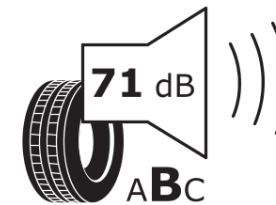

ENERG

MICHELIN

930980

205/80R16 104 T

C1