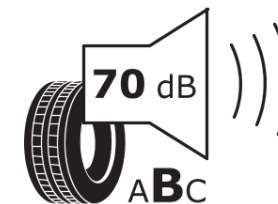

ENERG

MICHELIN

931332

245/35R20 91 V

C1