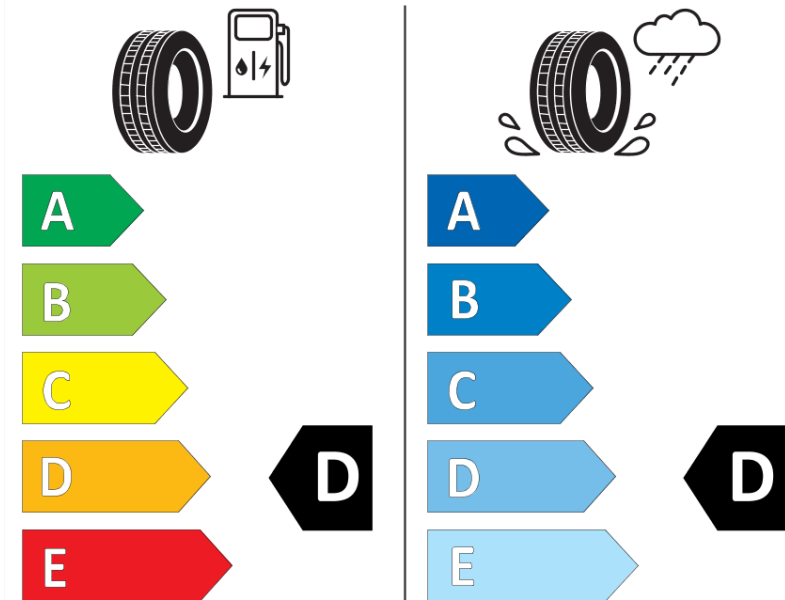

Product Information Sheet

Delegated Regulation (EU) 2020/740

Supplier name or trademark	MICHELIN
Commercial name or trade designation	PILOT ALPIN PA4 N1
Tyre type identifier	931332
Tyre size designation	245/35R20
Load-capacity index	91
Speed category symbol	V
Fuel efficiency class	D
Wet grip class	D
External rolling noise class	B
External rolling noise value	70 dB
Severe snow tyre	Yes
Ice tyre	No
Date of start of production	26/13
Date of end of production	
Load version	SL
Additional information	245/35 R20 91V TL PILOT ALPIN PA4 N1 GRNX MI

ENERG

MICHELIN

931332

245/35R20 91 V

C1