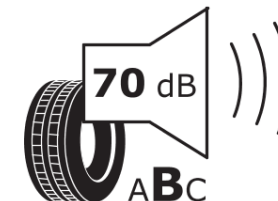

Product Information Sheet

Delegated Regulation (EU) 2020/740

Supplier name or trademark	TAURUS
Commercial name or trade designation	ALL SEASON
Tyre type identifier	933065
Tyre size designation	195/55R16
Load-capacity index	91
Speed category symbol	V
Fuel efficiency class	D
Wet grip class	C
External rolling noise class	B
External rolling noise value	70 dB
Severe snow tyre	Yes
Ice tyre	No
Date of start of production	20/18
Date of end of production	
Load version	XL
Additional information	195/55 R16 91V XL TL ALL SEASON TA

ENERG

TAURUS

933065

195/55R16 91 V

C1

2020/740