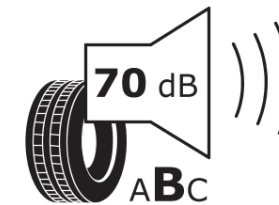

ENERG

MICHELIN

934204

245/40ZR18 (93Y)

C1