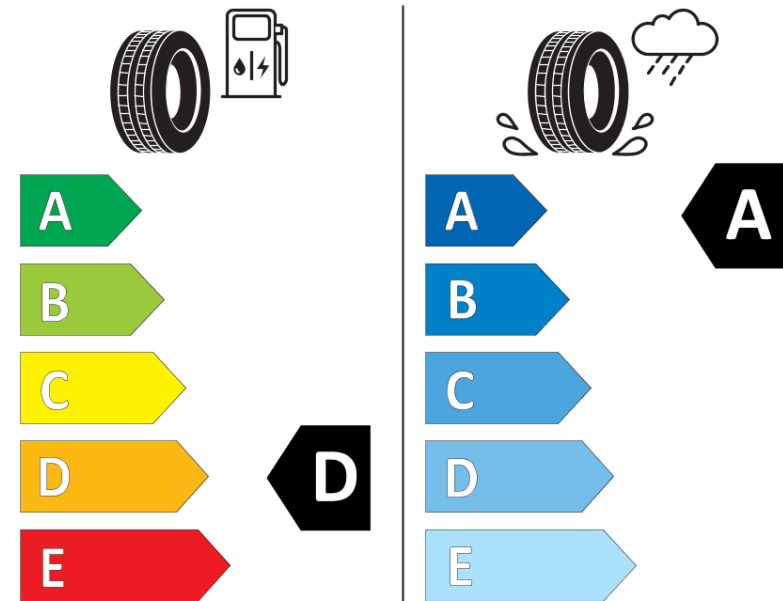

Product Information Sheet

Delegated Regulation (EU) 2020/740

Supplier name or trademark	MICHELIN
Commercial name or trade designation	PILOT SPORT 4
Tyre type identifier	934204
Tyre size designation	245/40ZR18
Load-capacity index	93
Speed category symbol	(Y)
Fuel efficiency class	D
Wet grip class	A
External rolling noise class	B
External rolling noise value	70 dB
Severe snow tyre	No
Ice tyre	No
Date of start of production	41/16
Date of end of production	
Load version	SL
Additional information	245/40 ZR18 (93Y) TL PILOT SPORT 4 MI

ENERG

MICHELIN

934204

245/40ZR18 (93Y)

C1