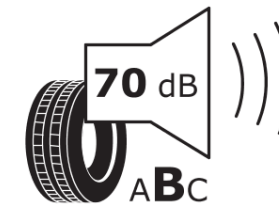

ENERG

MICHELIN

935401

225/55R19 103 V XL

C1