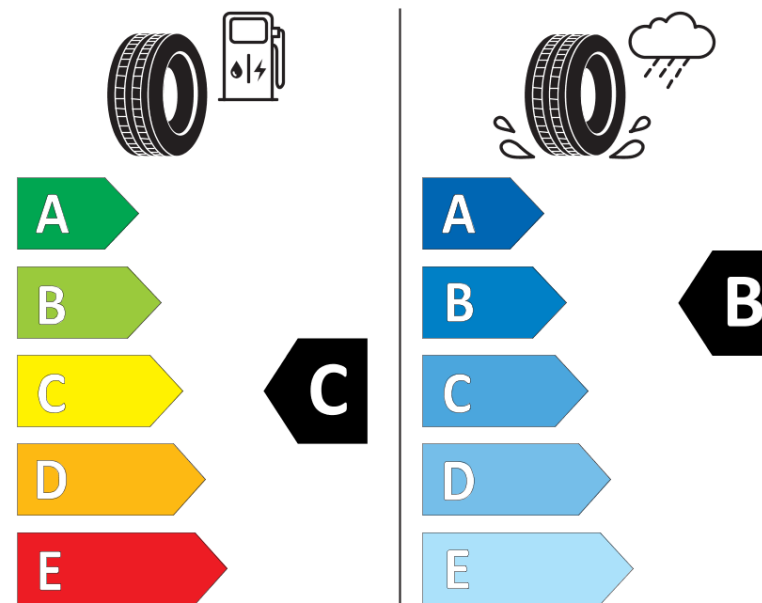

Product Information Sheet

Delegated Regulation (EU) 2020/740

Supplier name or trademark	TAURUS
Commercial name or trade designation	ONOFF POWER S VG
Tyre type identifier	935697
Tyre size designation	315/80R22.5
Load-capacity index	156
Load-capacity index (Load index for Dual mounting)	150
Speed category symbol	K
Fuel efficiency class	C
Wet grip class	B
External rolling noise class	B
External rolling noise value	71 dB
Severe snow tyre	No
Date of start of production	43/16
Date of end of production	
Additional information	315/80R22.5 ONOFF POWER S TL 156/150K VG TA
Load-capacity index (Single Load index for additional service description)	
Load-capacity index (Dual Load index for additional service description)	
Speed category symbol (for Additional Service Description)	

ENERG

TAURUS

935697

315/80R22.5 156/150 K

C3

2020/740