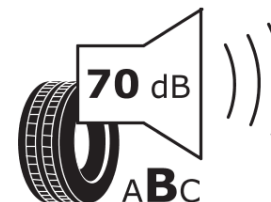

ENERG

STRRIA

936573

215/60R17 100 V XL

C1