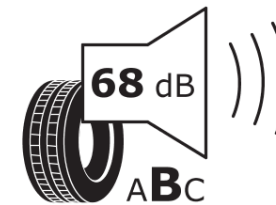

ENERG

STRIAL

938172

155/65R14 75 T

C1