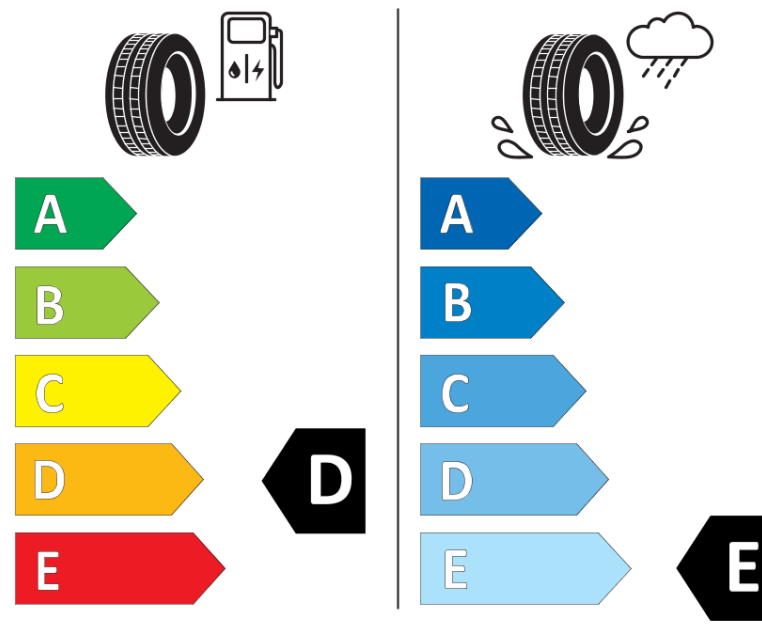

Product Information Sheet

Delegated Regulation (EU) 2020/740

Supplier name or trademark	BFGOODRICH
Commercial name or trade designation	TRAIL-TERRAIN T/A
Tyre type identifier	939677
Tyre size designation	275/45R22
Load-capacity index	112
Speed category symbol	H
Fuel efficiency class	D
Wet grip class	E
External rolling noise class	B
External rolling noise value	72 dB
Severe snow tyre	Yes
Ice tyre	No
Date of start of production	17/20
Date of end of production	
Load version	XL
Additional information	275/45R22 112H XL TL TRAIL-TERRAIN T/A GO

ENERG

BFGoodrich

939677

275/45R22 112 H XL

C1

2020/740