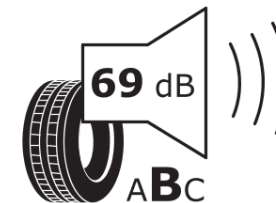

ENERG

MICHELIN

939928

215/55R16 93 V

C1