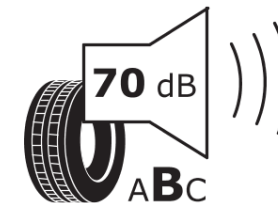

Product Information Sheet

Delegated Regulation (EU) 2020/740

Supplier name or trademark	RIKEN
Commercial name or trade designation	ALL SEASON
Tyre type identifier	940975
Tyre size designation	215/55R16
Load-capacity index	97
Speed category symbol	V
Fuel efficiency class	D
Wet grip class	C
External rolling noise class	B
External rolling noise value	70 dB
Severe snow tyre	Yes
Ice tyre	No
Date of start of production	20/18
Date of end of production	
Load version	XL
Additional information	215/55 R16 97V XL TL ALL SEASON RI

ENERG

RIKEN

940975

215/55R16 97 V

C1

2020/740