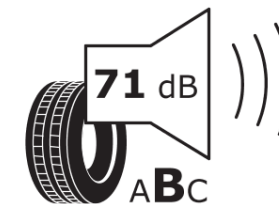

Product Information Sheet

Delegated Regulation (EU) 2020/740

| | |
|--------------------------------------|--|
| Supplier name or trademark | STRIAL |
| Commercial name or trade designation | HIGH PERFORMANCE |
| Tyre type identifier | 941022 |
| Tyre size designation | 195/65R15 |
| Load-capacity index | 91 |
| Speed category symbol | H |
| Fuel efficiency class | C |
| Wet grip class | C |
| External rolling noise class | B |
| External rolling noise value | 71 dB |
| Severe snow tyre | No |
| Ice tyre | No |
| Date of start of production | 31/16 |
| Date of end of production | |
| Load version | SL |
| Additional information | 195/65 R15 91H TL HIGH PERFORMANCE S4 |

ENERG

STRIAL

941022

195/65R15 91 H

C1

2020/740