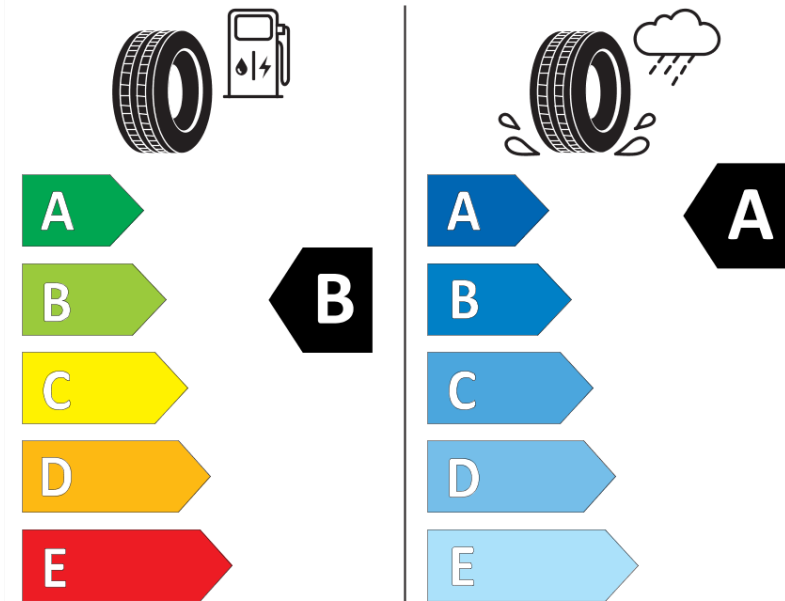

Product Information Sheet

Delegated Regulation (EU) 2020/740

Supplier name or trademark	MICHELIN
Commercial name or trade designation	PRIMACY 4+
Tyre type identifier	941925
Tyre size designation	205/55R19
Load-capacity index	97
Speed category symbol	V
Fuel efficiency class	B
Wet grip class	A
External rolling noise class	B
External rolling noise value	70 dB
Severe snow tyre	No
Ice tyre	No
Date of start of production	35/20
Date of end of production	
Load version	XL
Additional information	205/55 R19 97V XL TL PRIMACY 4+ MI

ENERG

MICHELIN

941925

205/55R19 97 V XL

C1

2020/740