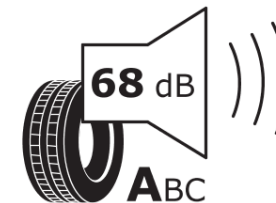

## Product Information Sheet

Delegated Regulation (EU) 2020/740

Supplier name or trademark	<b>MICHELIN</b>
Commercial name or trade designation	<b>PRIMACY 4 E</b>
Tyre type identifier	<b>941957</b>
Tyre size designation	<b>205/60R16</b>
Load-capacity index	<b>92</b>
Speed category symbol	<b>H</b>
Fuel efficiency class	<b>A</b>
Wet grip class	<b>B</b>
External rolling noise class	<b>A</b>
External rolling noise value	<b>68 dB</b>
Severe snow tyre	<b>No</b>
Ice tyre	<b>No</b>
Date of start of production	<b>25/17</b>
Date of end of production	
Load version	<b>SL</b>
Additional information	<b>205/60 R16 92H TL PRIMACY 4 E MI</b>

# ENERG

**MICHELIN**

941957

205/60R16 92 H

C1

2020/740