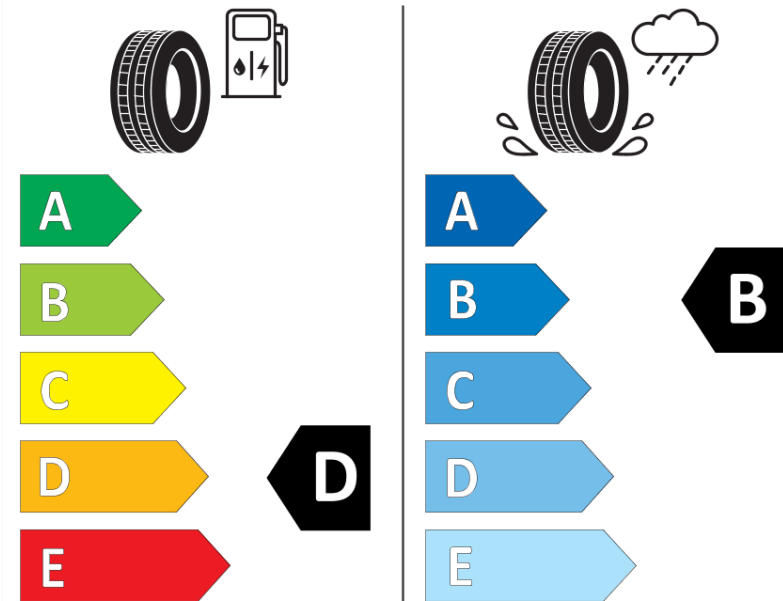

Product Information Sheet

Delegated Regulation (EU) 2020/740

Supplier name or trademark	MICHELIN
Commercial name or trade designation	PILOT SPORT 4 S MO1
Tyre type identifier	943119
Tyre size designation	285/30ZR20
Load-capacity index	99
Speed category symbol	(Y)
Fuel efficiency class	D
Wet grip class	B
External rolling noise class	B
External rolling noise value	73 dB
Severe snow tyre	No
Ice tyre	No
Date of start of production	04/23
Date of end of production	
Load version	XL
Additional information	285/30 ZR20 (99Y) XL TL PILOT SPORT 4 S MO1 MI

ENERG

MICHELIN

943119

285/30ZR20 (99Y) XL

C1