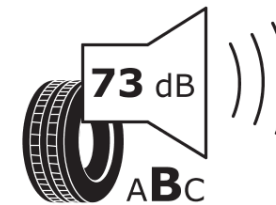

ENERG

MICHELIN

943119

285/30ZR20 (99Y) XL

C1