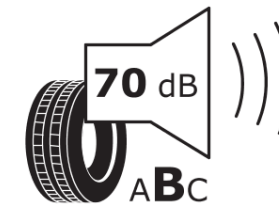

ENERG

MICHELIN

945543

235/55R20 102 V

C1