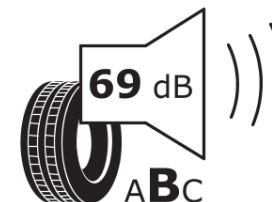

Product Information Sheet

Delegated Regulation (EU) 2020/740

Supplier name or trademark	BFGOODRICH
Commercial name or trade designation	ADVANTAGE
Tyre type identifier	945560
Tyre size designation	175/65R14
Load-capacity index	82
Speed category symbol	T
Fuel efficiency class	D
Wet grip class	B
External rolling noise class	B
External rolling noise value	69 dB
Severe snow tyre	No
Ice tyre	No
Date of start of production	46/18
Date of end of production	
Load version	SL
Additional information	175/65 R14 82T TL ADVANTAGE GO

ENERG

BFGOODRICH

945560

175/65R14 82 T

C1

2020/740