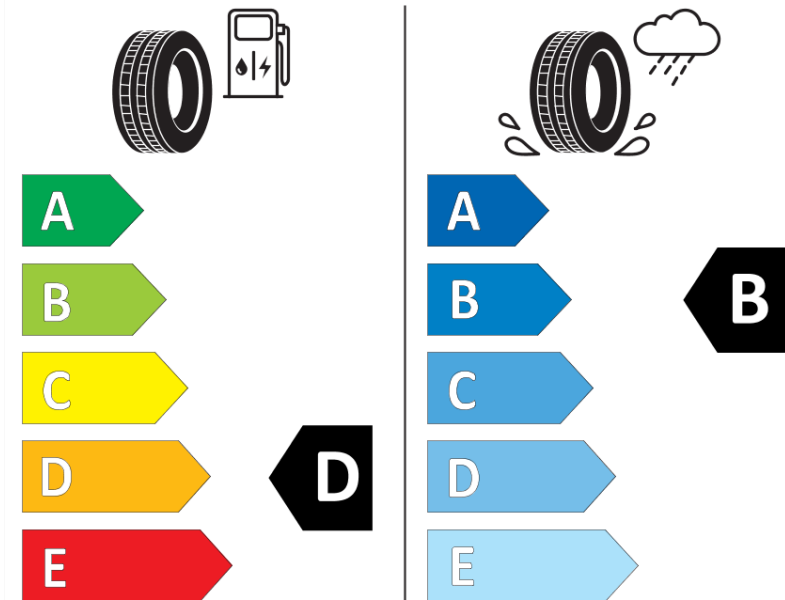

Product Information Sheet

Delegated Regulation (EU) 2020/740

Supplier name or trademark	MICHELIN
Commercial name or trade designation	PILOT SPORT 4 S
Tyre type identifier	946969
Tyre size designation	275/40ZR19
Load-capacity index	105
Speed category symbol	(Y)
Fuel efficiency class	D
Wet grip class	B
External rolling noise class	B
External rolling noise value	71 dB
Severe snow tyre	No
Ice tyre	No
Date of start of production	49/15
Date of end of production	
Load version	XL
Additional information	275/40 ZR19 (105Y) EXTRA LOAD TL PILOT SPORT 4 S MI

ENERG

MICHELIN

946969

275/40ZR19 (105Y) XL

C1

2020/740