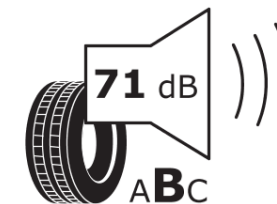

Product Information Sheet

Delegated Regulation (EU) 2020/740

Supplier name or trademark	MICHELIN
Commercial name or trade designation	PILOT SPORT 4 S
Tyre type identifier	946969
Tyre size designation	275/40ZR19
Load-capacity index	105
Speed category symbol	(Y)
Fuel efficiency class	D
Wet grip class	B
External rolling noise class	B
External rolling noise value	71 dB
Severe snow tyre	No
Ice tyre	No
Date of start of production	49/15
Date of end of production	
Load version	XL
Additional information	275/40 ZR19 (105Y) EXTRA LOAD TL PILOT SPORT 4 S MI

ENERG

MICHELIN

946969

275/40ZR19 (105Y) XL

C1

2020/740