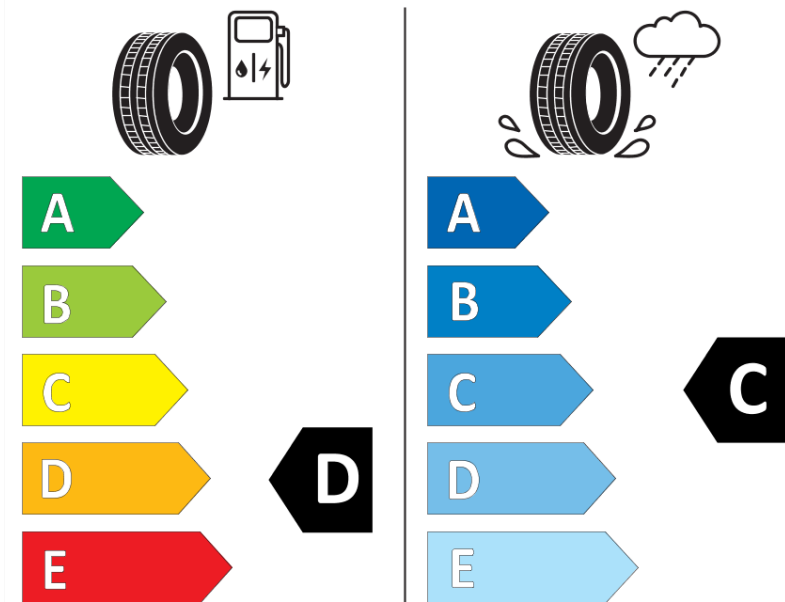

Product Information Sheet

Delegated Regulation (EU) 2020/740

Supplier name or trademark	RIKEN
Commercial name or trade designation	SNOW
Tyre type identifier	947198
Tyre size designation	175/65R15
Load-capacity index	84
Speed category symbol	T
Fuel efficiency class	D
Wet grip class	C
External rolling noise class	B
External rolling noise value	70 dB
Severe snow tyre	Yes
Ice tyre	No
Date of start of production	43/16
Date of end of production	
Load version	SL
Additional information	175/65 R15 84T TL SNOW RI

ENERG

RIKEN

947198

175/65R15 84 T

C1