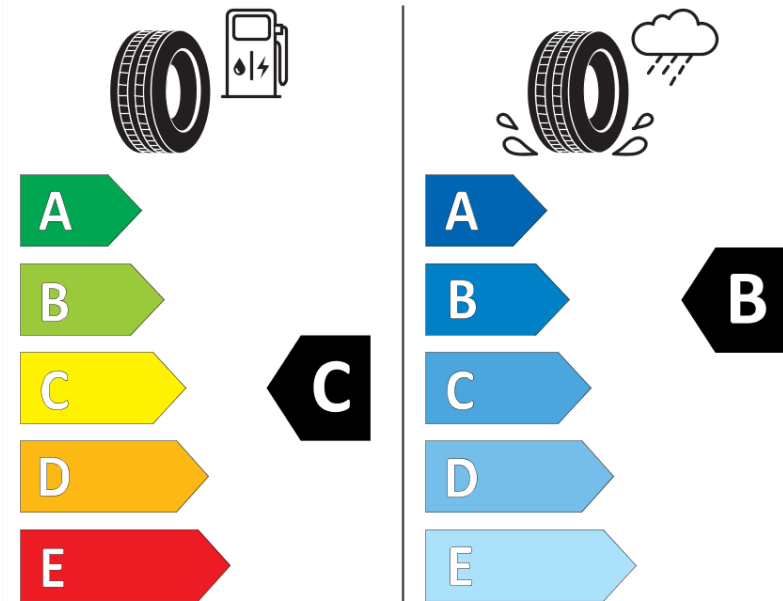

Product Information Sheet

Delegated Regulation (EU) 2020/740

Supplier name or trademark	MICHELIN
Commercial name or trade designation	ALPIN 6
Tyre type identifier	950512
Tyre size designation	185/65R15
Load-capacity index	92
Speed category symbol	T
Fuel efficiency class	C
Wet grip class	B
External rolling noise class	B
External rolling noise value	69 dB
Severe snow tyre	Yes
Ice tyre	No
Date of start of production	11/17
Date of end of production	
Load version	XL
Additional information	185/65 R15 92T XL TL ALPIN 6 MI

ENERG

MICHELIN

950512

185/65R15 92 T

C1

2020/740