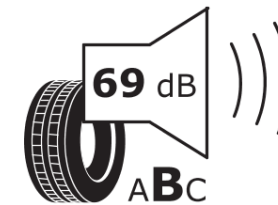

ENERG

MICHELIN

950512

185/65R15 92 T

C1