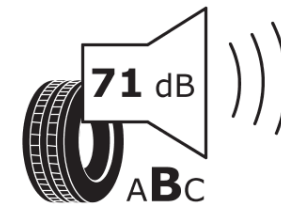

Product Information Sheet

Delegated Regulation (EU) 2020/740

Supplier name or trademark	MICHELIN
Commercial name or trade designation	PILOT SPORT 4
Tyre type identifier	950835
Tyre size designation	245/45ZR19
Load-capacity index	102
Speed category symbol	(Y)
Fuel efficiency class	C
Wet grip class	A
External rolling noise class	B
External rolling noise value	71 dB
Severe snow tyre	No
Ice tyre	No
Date of start of production	41/16
Date of end of production	
Load version	XL
Additional information	245/45 ZR19 (102Y) XL TL PILOT SPORT 4 MI

ENERG

MICHELIN

950835

245/45ZR19 (102Y) XL

C1

2020/740