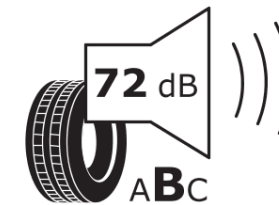

ENERG

MICHELIN

951405

255/55R20 110 Y XL

C1