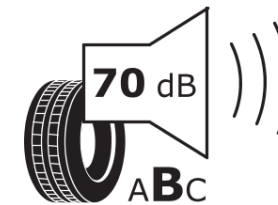

## Product Information Sheet

Delegated Regulation (EU) 2020/740

Supplier name or trademark	<b>MICHELIN</b>
Commercial name or trade designation	<b>PILOT ALPIN 5</b>
Tyre type identifier	<b>951727</b>
Tyre size designation	<b>235/40R18</b>
Load-capacity index	<b>95</b>
Speed category symbol	<b>W</b>
Fuel efficiency class	<b>D</b>
Wet grip class	<b>B</b>
External rolling noise class	<b>B</b>
External rolling noise value	<b>70 dB</b>
Severe snow tyre	<b>Yes</b>
Ice tyre	<b>No</b>
Date of start of production	<b>04/17</b>
Date of end of production	
Load version	<b>XL</b>
Additional information	<b>235/40 R18 95W XL TL PILOT ALPIN 5 MI</b>

# ENERG

**MICHELIN**

951727

235/40R18 95 W

C1

2020/740