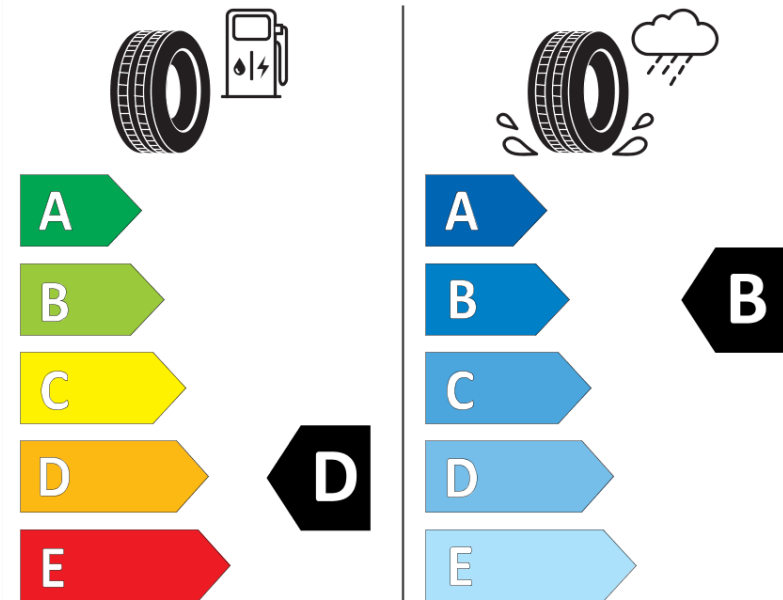

## Product Information Sheet

Delegated Regulation (EU) 2020/740

Supplier name or trademark	<b>MICHELIN</b>
Commercial name or trade designation	<b>PILOT ALPIN 5</b>
Tyre type identifier	<b>951727</b>
Tyre size designation	<b>235/40R18</b>
Load-capacity index	<b>95</b>
Speed category symbol	<b>W</b>
Fuel efficiency class	<b>D</b>
Wet grip class	<b>B</b>
External rolling noise class	<b>B</b>
External rolling noise value	<b>70 dB</b>
Severe snow tyre	<b>Yes</b>
Ice tyre	<b>No</b>
Date of start of production	<b>04/17</b>
Date of end of production	
Load version	<b>XL</b>
Additional information	<b>235/40 R18 95W XL TL PILOT ALPIN 5 MI</b>

# ENERG

**MICHELIN**

951727

235/40R18 95 W

C1

2020/740