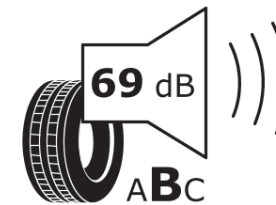

Product Information Sheet

Delegated Regulation (EU) 2020/740

Supplier name or trademark	MICHELIN
Commercial name or trade designation	PRIMACY 4
Tyre type identifier	952051
Tyre size designation	205/55R17
Load-capacity index	91
Speed category symbol	V
Fuel efficiency class	C
Wet grip class	A
External rolling noise class	B
External rolling noise value	69 dB
Severe snow tyre	No
Ice tyre	No
Date of start of production	02/19
Date of end of production	
Load version	SL
Additional information	205/55 R17 91V TL PRIMACY 4 MI

ENERG

MICHELIN

952051

205/55R17 91 V

C1

2020/740