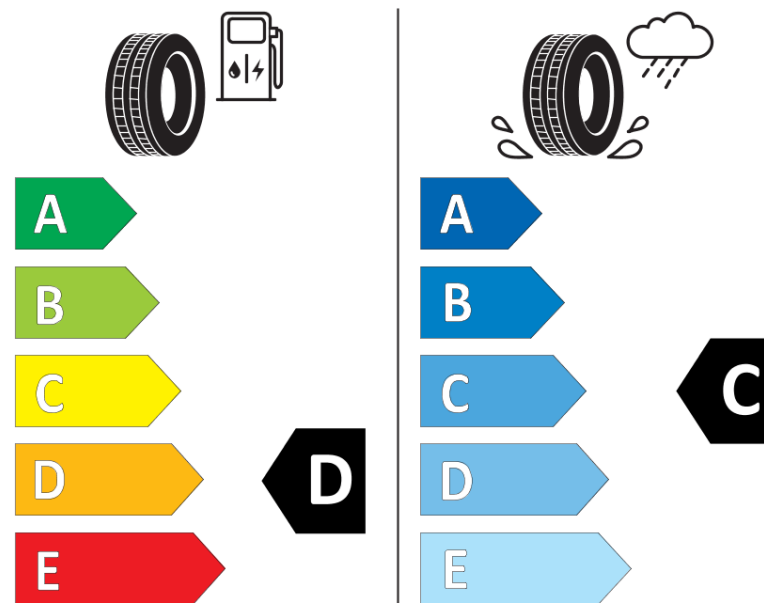

Product Information Sheet

Delegated Regulation (EU) 2020/740

Supplier name or trademark	KORMORAN
Commercial name or trade designation	STUD2
Tyre type identifier	953705
Tyre size designation	225/50R17
Load-capacity index	98
Speed category symbol	T
Fuel efficiency class	D
Wet grip class	C
External rolling noise class	B
External rolling noise value	72 dB
Severe snow tyre	Yes
Ice tyre	No
Date of start of production	42/16
Date of end of production	
Load version	XL
Additional information	225/50 R17 98T XL TL STUD2 KO

ENERG

KORMORAN

953705

225/50R17 98 T

C1

2020/740