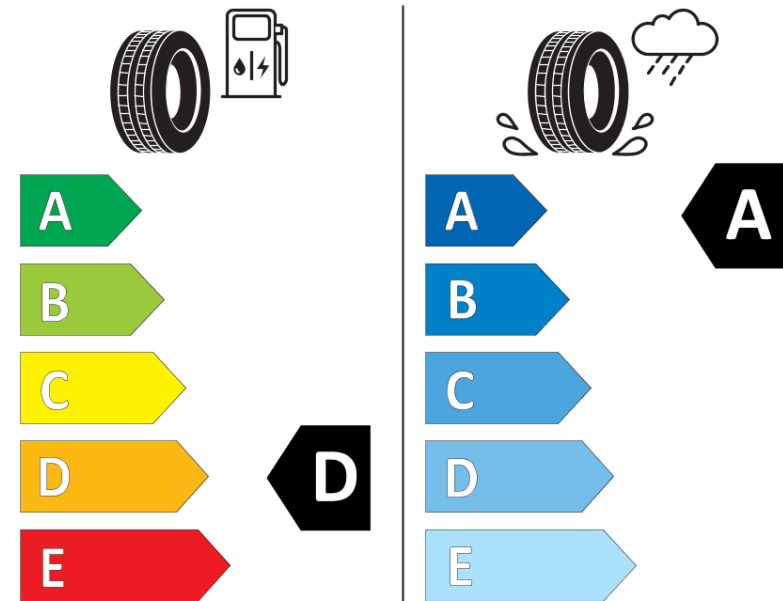

Product Information Sheet

Delegated Regulation (EU) 2020/740

Supplier name or trademark	MICHELIN
Commercial name or trade designation	PILOT SPORT 4 SUV
Tyre type identifier	953772
Tyre size designation	225/60R18
Load-capacity index	100
Speed category symbol	V
Fuel efficiency class	D
Wet grip class	A
External rolling noise class	B
External rolling noise value	70 dB
Severe snow tyre	No
Ice tyre	No
Date of start of production	45/17
Date of end of production	
Load version	SL
Additional information	225/60 R18 100V TL PILOT SPORT 4 SUV MI

ENERG

MICHELIN

953772

225/60R18 100 V

C1