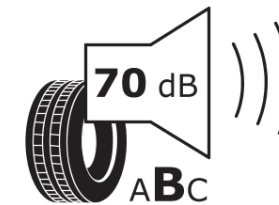

ENERG

MICHELIN

953772

225/60R18 100 V

C1