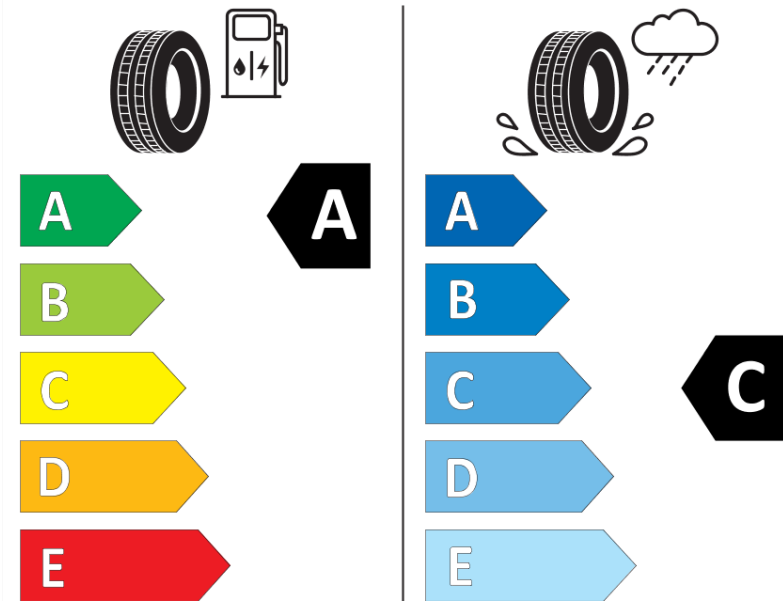

Product Information Sheet

Delegated Regulation (EU) 2020/740

Supplier name or trademark	MICHELIN
Commercial name or trade designation	LATITUDE TOUR HP JLR
Tyre type identifier	954082
Tyre size designation	235/65R18
Load-capacity index	110
Speed category symbol	V
Fuel efficiency class	A
Wet grip class	C
External rolling noise class	B
External rolling noise value	71 dB
Severe snow tyre	No
Ice tyre	No
Date of start of production	48/16
Date of end of production	
Load version	XL
Additional information	235/65 R18 110V XL TL LATITUDE TOUR HP JLR GRNX MI

ENERG

MICHELIN

954082

235/65R18 110 V

C1

2020/740