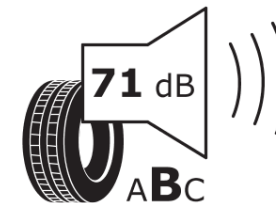

ENERG

MICHELIN

954082

235/65R18 110 V

C1