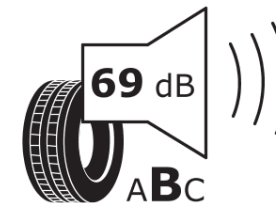

ENERG

MICHELIN

954487

205/60R16 92 H

C1