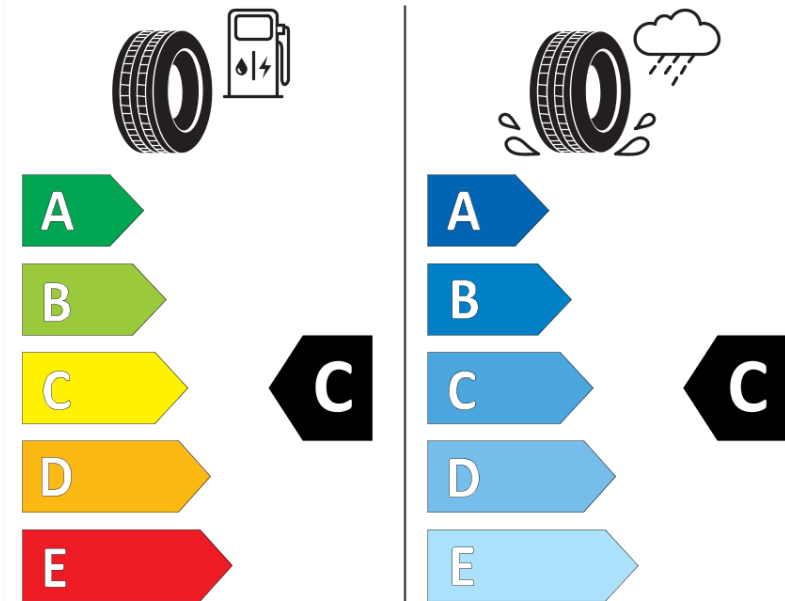

Product Information Sheet

Delegated Regulation (EU) 2020/740

Supplier name or trademark	MICHELIN
Commercial name or trade designation	PILOT ALPIN 5 NFO
Tyre type identifier	954489
Tyre size designation	285/40R20
Load-capacity index	108
Speed category symbol	V
Fuel efficiency class	C
Wet grip class	C
External rolling noise class	A
External rolling noise value	72 dB
Severe snow tyre	Yes
Ice tyre	No
Date of start of production	21/23
Date of end of production	
Load version	XL
Additional information	285/40 R20 108V XL TL PILOT ALPIN 5 NFO MI

ENERG

MICHELIN

954489

285/40R20 108 V XL

C1

2020/740