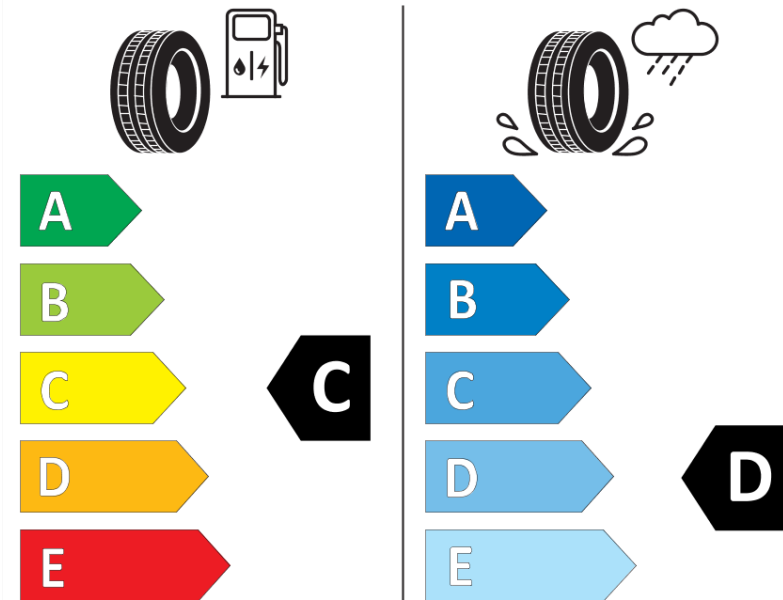

Product Information Sheet

Delegated Regulation (EU) 2020/740

Supplier name or trademark	MICHELIN
Commercial name or trade designation	PILOT SPORT CUP 2 R CNTNO
Tyre type identifier	955715
Tyre size designation	335/30ZR21
Load-capacity index	109
Speed category symbol	(Y)
Fuel efficiency class	C
Wet grip class	D
External rolling noise class	B
External rolling noise value	74 dB
Severe snow tyre	No
Ice tyre	No
Date of start of production	39/20
Date of end of production	
Load version	XL
Additional information	335/30ZR21 (109Y) XL PILOT SPORT CUP 2 R CONNECT NO MI

ENERG

MICHELIN

955715

335/30ZR21 (109Y) XL

C1

2020/740