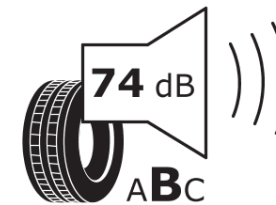

ENERG

MICHELIN

955715

335/30ZR21 (109Y) XL

C1