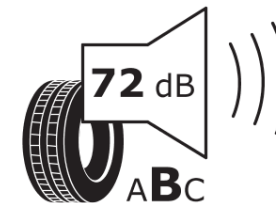

Product Information Sheet

Delegated Regulation (EU) 2020/740

Supplier name or trademark	MICHELIN
Commercial name or trade designation	AGILIS 3
Tyre type identifier	955923
Tyre size designation	195/60R16C
Load-capacity index	99
Load-capacity index (Load index for Dual mounting)	97
Speed category symbol	H
Fuel efficiency class	B
Wet grip class	A
External rolling noise class	B
External rolling noise value	72 dB
Severe snow tyre	No
Date of start of production	07/19
Date of end of production	
Additional information	195/60 R 16C 99/97H TL AGILIS 3 MI
Load-capacity index (Single Load index for additional service description)	
Load-capacity index (Dual Load index for additional service description)	
Speed category symbol (for Additional Service Description)	

ENERG

MICHELIN

955923

195/60R16C 99/97 H

C2

2020/740