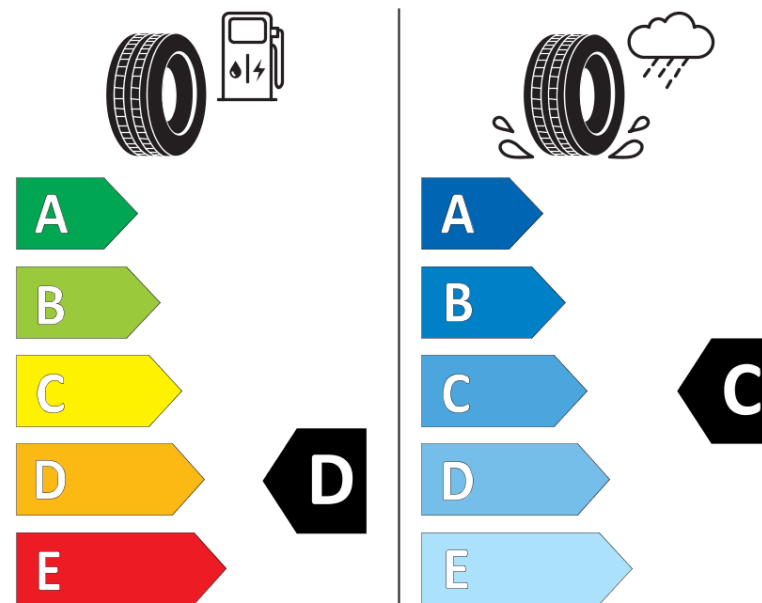

Product Information Sheet

Delegated Regulation (EU) 2020/740

Supplier name or trademark	STRIAL
Commercial name or trade designation	ALL SEASON
Tyre type identifier	956615
Tyre size designation	185/60R15
Load-capacity index	88
Speed category symbol	V
Fuel efficiency class	D
Wet grip class	C
External rolling noise class	B
External rolling noise value	69 dB
Severe snow tyre	Yes
Ice tyre	No
Date of start of production	20/18
Date of end of production	
Load version	XL
Additional information	185/60 R15 88V XL TL ALL SEASON S4

ENERG

STRIAL

956615

185/60R15 88 V

C1

2020/740